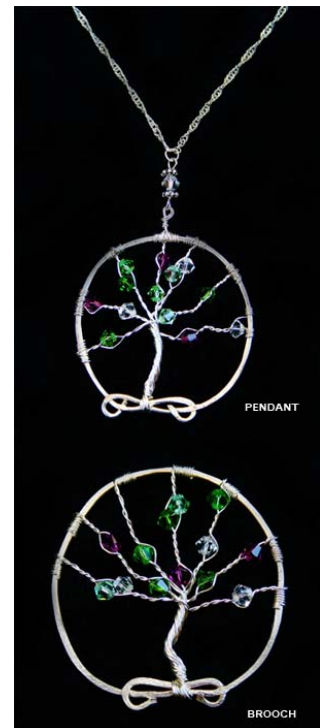

Delivery Options (Please check one):

- _____ Pick up at Wine, Women & Shopping Event
  November 24, 2011
- _____ Pick Up at Sue's (London)
- _____ Pick Up Nancy's (Ingersoll)
- _____ Canada Post: Add $4.00 Shipping Fee (up to 3 items)

Make all cheques payable to:
"Nancy Kirwin c/o Wine, Women & Shopping"

Mail to:
Nancy Kirwin, 38 Rossiter Road, Ingersoll, ON N5C 4E1

For more information contact Heather: 519.485.1542